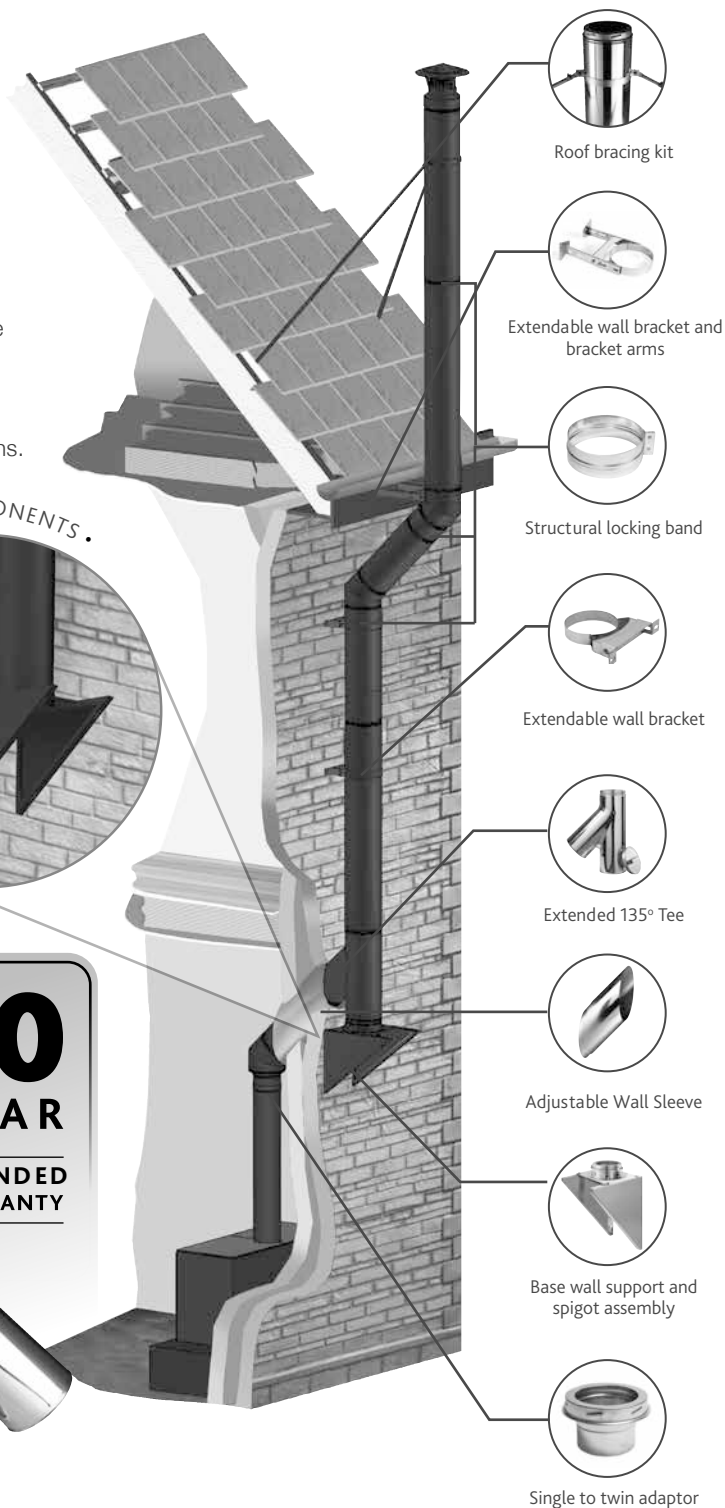

New Vitreous Enamel Flue Pipe Range

An improved range of vitreous enamel flue pipe is now available. This updated offering provides a more seamless and modern fitting than the previous range, with an improved connection to the appliance, and a far simplified portfolio.

For more information please visit www.stovax.com/chimneysystems, email us at chimneysystems@stovax.com or speak to one of our dedicated team on **01392 474040**