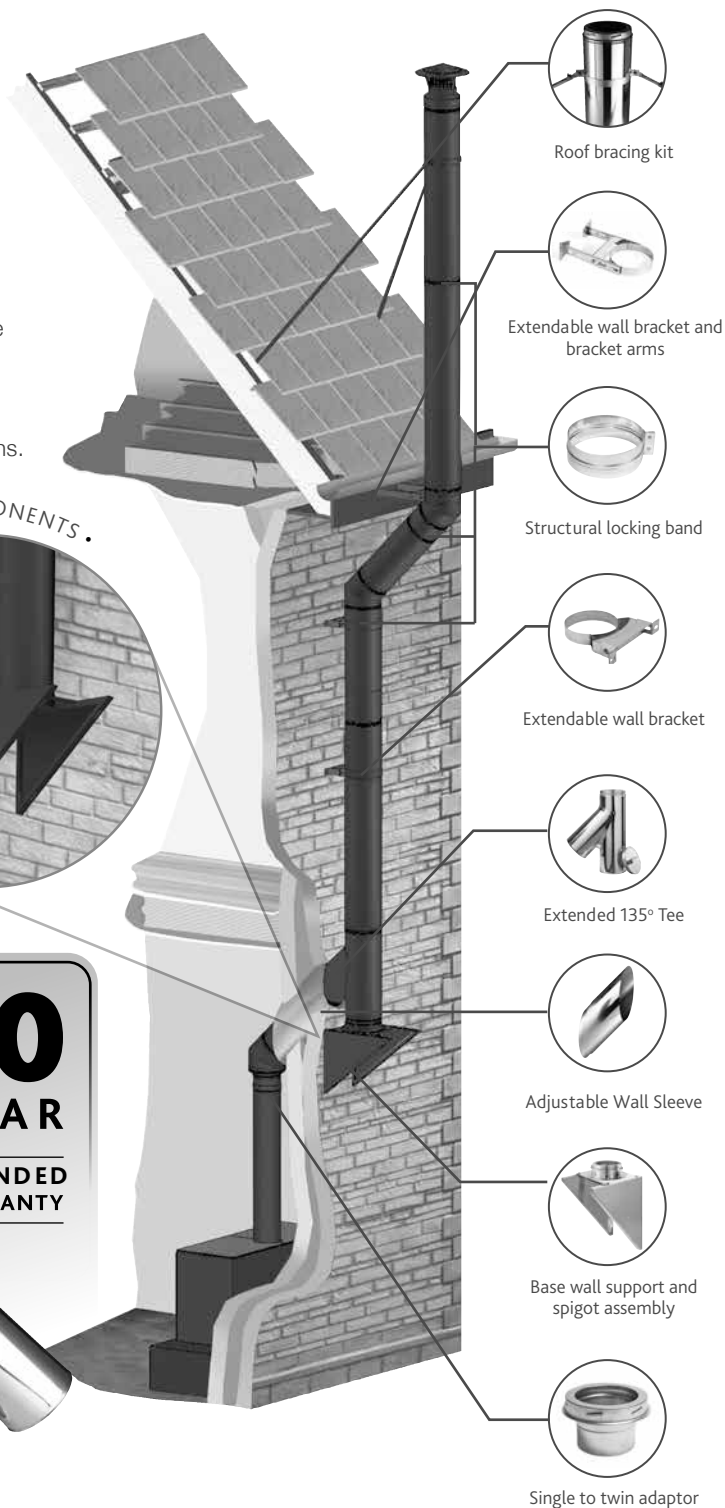

New Vitreous Enamel Flue Pipe Range

An improved range of vitreous enamel flue pipe is now available. This updated offering provides a more seamless and modern fitting than the previous range, with an improved connection to the appliance, and a far simplified portfolio.

For more information please visit www.stovax.com/chimneysystems, email us at chimneysystems@stovax.com or speak to one of our dedicated team on **01392 474040**