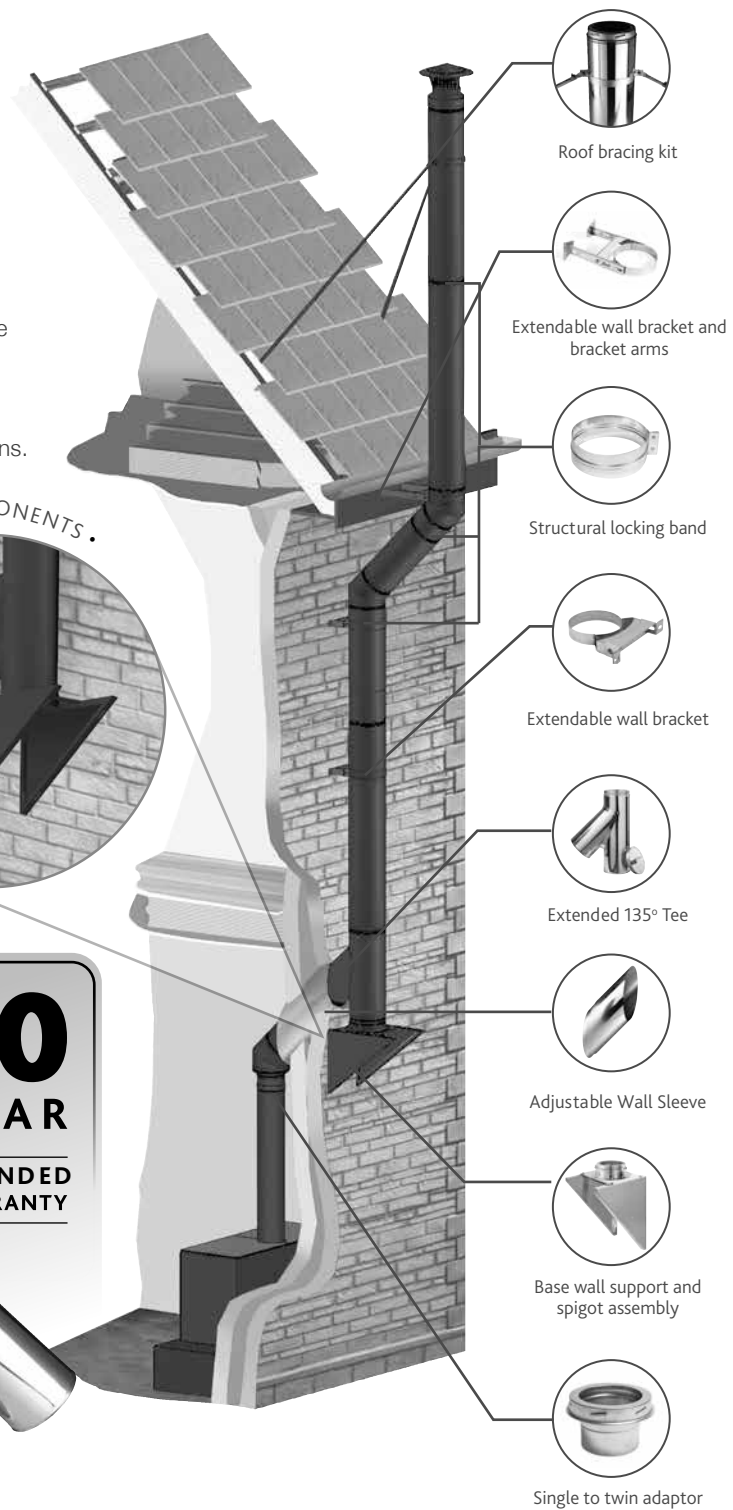

New Vitreous Enamel Flue Pipe Range

An improved range of vitreous enamel flue pipe is now available. This updated offering provides a more seamless and modern fitting than the previous range, with an improved connection to the appliance, and a far simplified portfolio.

For more information please visit www.stovax.com/chimneysystems, email us at

18 chimneysystems@stovax.com or speak to one of our dedicated team on **01392 474040**